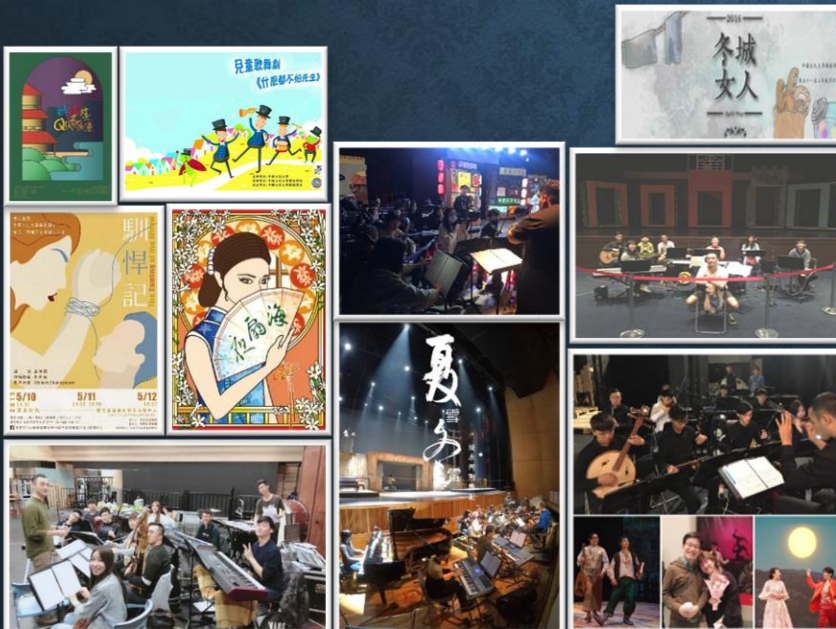

Extensive Ensemble Curriculum

FaceBook

Provide a professional stage for you to become a future star

Concerto Competition-Taiwan's four major professional orchestras signed contracts

Brain-Opening Learning

YouTube

CHINESE MUSIC + WESTERN MUSIC + DRAMA + THEATER + DANCE

Focus on Traditional Music Education + Lead You to Explore New Markets

IG

Courses in Four Major Areas

Performance Field	Musicology Field	Music Theory Field	Application Field
<ul style="list-style-type: none"> • Major & Minor • Ghuzeng Ensemble • Sizhu Ensemble • Wind-Percussion Ensemble • String Ensemble • Pluck Ensemble 	<ul style="list-style-type: none"> • Chinese Music History • Taiwan Music History • History of Western Music • Ethnomusicology 	<ul style="list-style-type: none"> • Music Basic Training • Basic Music Theory <ul style="list-style-type: none"> • Harmony • Gong and Drum Sutra 	<ul style="list-style-type: none"> • Applied Music • Recording Engineering • Arts Administration • Internship Course
<ul style="list-style-type: none"> • Performance Seminar • The Art of Conducting • Stage Performance <ul style="list-style-type: none"> • Chorus • Pop Music • Jazz Drum 	<ul style="list-style-type: none"> • Music Aesthetics • Introduction to Chinese Music • Introduction to Chinese Ballads <ul style="list-style-type: none"> • Opera music • Asian music • World music 	<ul style="list-style-type: none"> • Music Analysis • Research on Zheng Works • Research on Bow and String Works <ul style="list-style-type: none"> • Research on Pipa Works • Research on Guqin Works 	<ul style="list-style-type: none"> • Musical theater • Applied Music Production • Cross-Border Music Composition • Performing Arts Marketing • Body Functions and Performance • Music Assistance Therapy and Internship • Cultural Administration and Policy • Arts and Cultural Practice Management