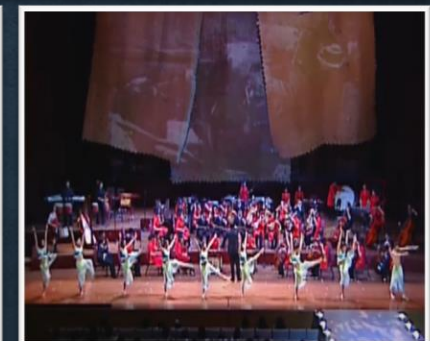

YouTube

CHINESE MUSIC + WESTERN MUSIC + DRAMA + THEATER + DANCE

Focus on Traditional Music Education + Lead You to Explore New Markets

IG

Courses in Four Major Areas

Performance Field	Musicology Field	Music Theory Field	Application Field
<ul style="list-style-type: none"> • Major & Minor • Ghuzeng Ensemble • Sizhu Ensemble • Wind-Percussion Ensemble • String Ensemble • Pluck Ensemble 	<ul style="list-style-type: none"> • Chinese Music History • Taiwan Music History • History of Western Music • Ethnomusicology 	<ul style="list-style-type: none"> • Music Basic Training • Basic Music Theory <ul style="list-style-type: none"> • Harmony • Gong and Drum Sutra 	<ul style="list-style-type: none"> • Applied Music • Recording Engineering • Arts Administration • Internship Course
<ul style="list-style-type: none"> • Performance Seminar • The Art of Conducting • Stage Performance <ul style="list-style-type: none"> • Chorus • Pop Music • Jazz Drum 	<ul style="list-style-type: none"> • Music Aesthetics • Introduction to Chinese Music • Introduction to Chinese Ballads <ul style="list-style-type: none"> • Opera music • Asian music • World music 	<ul style="list-style-type: none"> • Music Analysis • Research on Zheng Works • Research on Bow and String Works <ul style="list-style-type: none"> • Research on Pipa Works • Research on Guqin Works 	<ul style="list-style-type: none"> • Musical theater • Applied Music Production • Cross-Border Music Composition • Performing Arts Marketing • Body Functions and Performance • Music Assistance Therapy and Internship • Cultural Administration and Policy • Arts and Cultural Practice Management